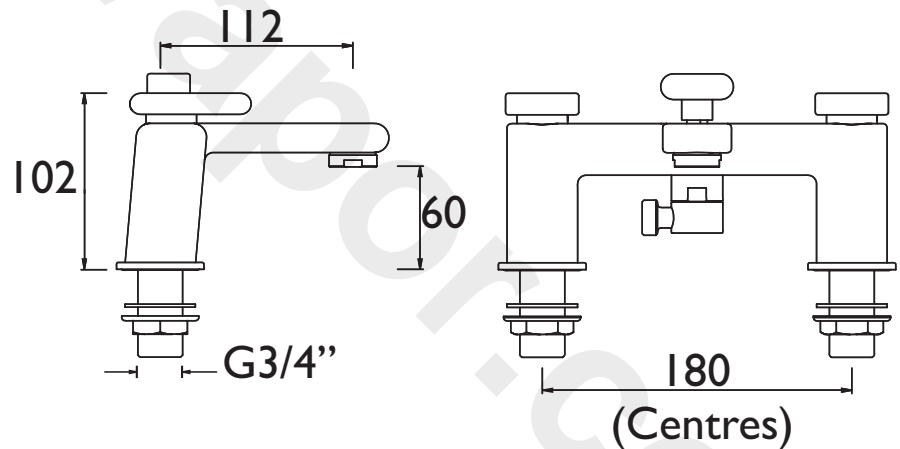

PIV BSM C

PIVOT Tap Range Pivot Bath Shower Mixer Chrome

Features:

- Long life and easy to use 1/4 turn ceramic disc valves
- Metal back nuts for added durability
- Includes 1.75m hose, rub-clean anti-limescale handset and wall bracket

Product Certifications:

For more products, visit our website:
<http://www.bristan.com>

Specification

Product Type:	Bathroom Taps
Main Construction Material:	Brass
Mount Type:	Deck
Handle Type:	Lever
Connection Inlet:	3/4" BSP
Connection Outlet:	Flow Straightener
Number of Tap Holes:	2
Valve/Cartridge Type:	3/4" Ceramic Disc Valves
Plumbing System Requirements:	Suitable for all plumbing systems
Working Pressure Range:	Min. 0.2, Max. 5.0
Maximum Hot Water Temperature: °C	65
Maximum Static Pressure: (bar)	10
Flow Type:	Single
Isolation Included:	No

Dimensions (measurements in mm)

Flow Rates (l/min)

System Pressure (bar)	0.2	0.5	1	2	3	5
Through Bath Filler	14.4	23.2	33.5	46.2	56.6	65.4
Through Handset	3.1	5.3	8.1	11.9	14.9	17.5

TECHNICAL
DATA
SHEET

BRISTAN
TAPS & SHOWERS